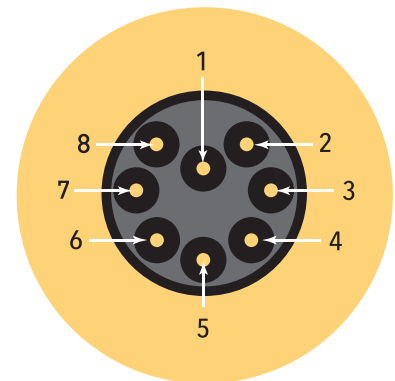

SOLO SERIES III NETVIEW

NET MOUNTED 1080P HD FOOTAGE AND SCENE ILLUMINATION FOR THE FISHERIES INDUSTRY

The SOLO III NETVIEW all-in-one HD camera and high-power LED lights are specifically designed for the fisheries industry. Both the Camera and lights are packaged in a single anodized aluminum housing behind a sapphire viewport in a side looking configuration. The base provides 180° of articulation and flexibility when mounting to a net. The internal rechargeable Li-ion battery can power the unit for up to 12 hours on a single charge. The camera and lights are activated on deck prior to deployment and record continuously before being deactivated manually. Video download, configuration, activation/deactivation and battery charging are achieved through a single subsea connector eliminating the need to open the housing during routine use.

▶ LED Light,
HD Camera,
180° Net Mounted View.

Simple, powerful and flexible sub sea vision specifically tailored for the needs of today's fisheries industry.

FEATURES

- Record 1080p HD footage
- Independently controlled LED's allowing for multi wavelength configurations as well as dimming and strobing
- Rechargeable Li-ion battery
- 12+ hour endurance
- Trawl net mount with 180° articulation

Specifications

SOLO SERIES III NETVIEW

Depth Rating	Aluminum: 1000m
Viewport	Sapphire Glass
Dimensions	11.5" wide x 18" long x 5.25" tall
Weight	In air 18.8 lbs; in water 9.5 lbs
Camera	1080p @ 30FPS or 720p @ 30-60FPS Adj. white balance & exposure 120° FOV in air 128GB solid state memory Optional time stamp & loop recording
Electrical	14.4VDC 192Wh nominal 3A charge current
Connector	SUBCONN MCBH 8M